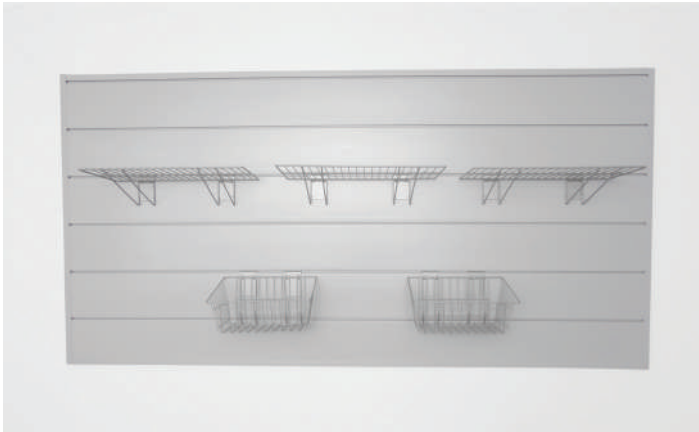

Must have kit comprised of a wide selection of our most versatile hooks. High grade steel back plates disperse the workload throughout the wall. Hang whatever you want, wherever you want.

** Panel kit and items not included*

Included in the Kit

12 x 4" Single Hook

2 x Locking Small J Hook

2 x 4" Locking Double Hook

2 x 8" Locking Double Hook

2 x Locking Bike Hook

5 Piece Shelf and Basket Kit (CW5SB-K)

Wire shelf and basket value pack for all your difficult to hang items. Lightweight and high capacity steel with a sleek powder-coated finish. An exceptional choice for giving your closet, laundry room or garage a face lift.

** Items on accessories not included*

Included in the Kit

3 x 24" X 12" Wire Bracket Shelf

2 x 15" x 11" x 8" Medium Wire Basket

10 Piece Organization Kit (CW10ORG2-K)

The handy man's dream. This combination of accessories has been devised for all-encompassing accessibility. The shelf and paper towel holder accommodates a range of cleaning products, oil jugs and sprays, while the lower dowel handles paper towels, shop towels or various tapes. Your frequently used tools are always ready to go thanks to the magnetic tool holder. The small plastic bins keep your hardware or other small items in check, and the medium plastic bins provide a solution for larger items. Finally, the 4-inch hooks take care of anything left over.