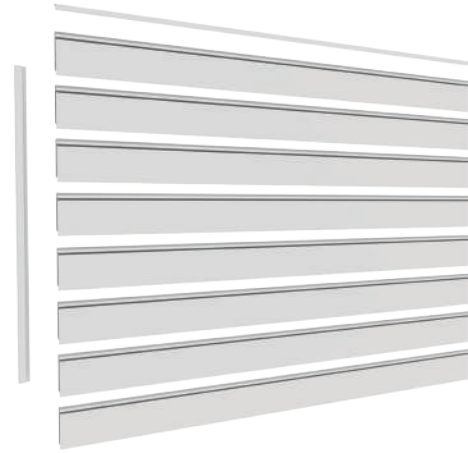

The core of our business is our unique PVC slatwall, offered in a variety of reveal sizes.

Slatwall Accessories

Along with the slatwall panels, a variety of hooks, shelves and baskets are also offered.

Cabinets

Two styles of metal cabinets are being offered .

Slatwall Panels

CrownWall™ PRO

CrownWall Pro is our brand of PVC slat wall, the core of our business. Our unique system works by having each individual slatwall panel connect to each other. This allows for a wide range of benefits.