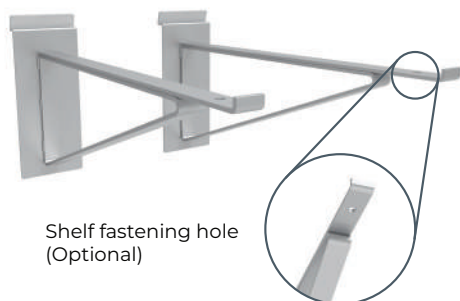

Weight Capacity: 20 lbs / 9 kg
Dimensions: L 3" x W 18" x H 5"

Fishing Rack (2-Piece Set) (FISHRK)

Uniquely designed to maintain upright position of fishing rods. Keep your fishing rods easily accessible and free of tangles, while the rubberized coating prevents scratches or damage. The two piece design ensures your equipment is secure. Accommodates up to 4 fishing rods.

Weight Capacity (per set): 55 lbs / 25 kg
 Dimensions: Top Rack- L 2.75" x W 20" x H 4.5",
 Bottom Rack- L 3.75" x W 20" x H 4.5"

14" Shelf Bracket (SHELFBRKT)

This versatile shelf bracket is designed to accommodate any suitable shelf planks up to 14" in width. Shelves can be placed on the bracket, with the option of fastening the shelf to the bracket from the bottom*. Sold in a set of two brackets.

Weight Capacity (per hook. True weight capacity depends on the material and type of plank used to make a shelf): 55 lbs / 25 kg
 Dimensions: L 14.75" x W 2.75" x H 7"

**Shelving planks and any shelf fastening hardware not included. Shelf fastening screws should be of suitable length and not penetrate the shelf plank.*