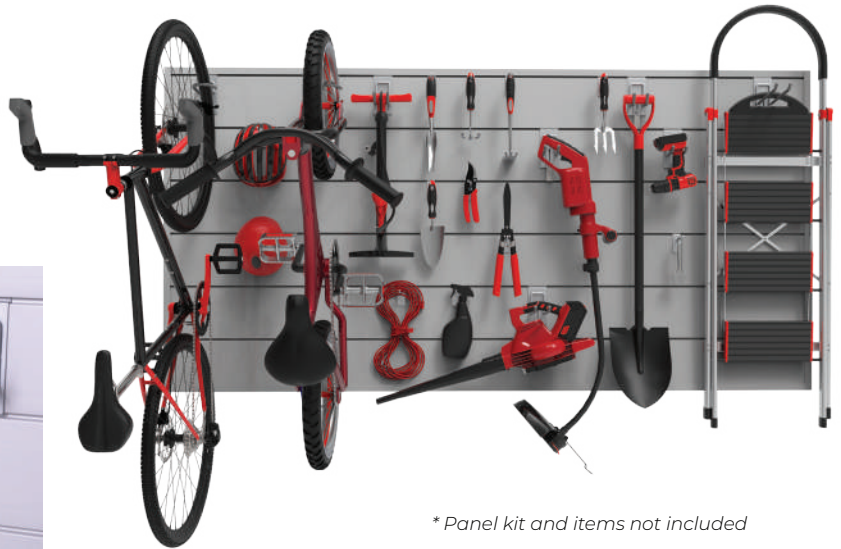

Must have kit comprised of a wide selection of our most versatile hooks. High grade steel back plates disperse the workload throughout the wall. Hang whatever you want, wherever you want.

** Panel kit and items not included*