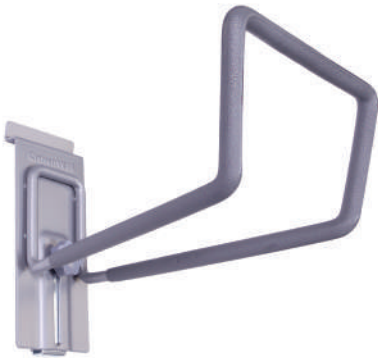

Locking Loop Hook (LHK-L)

Originally designed for holding garden hoses, ropes or extension cords. The large mouth, upturned end and rubber coating eliminates knots and tangling.

Weight Capacity: 55 lbs / 25 kg
Dimensions: L 8" x W 6.5" x H 6.25"