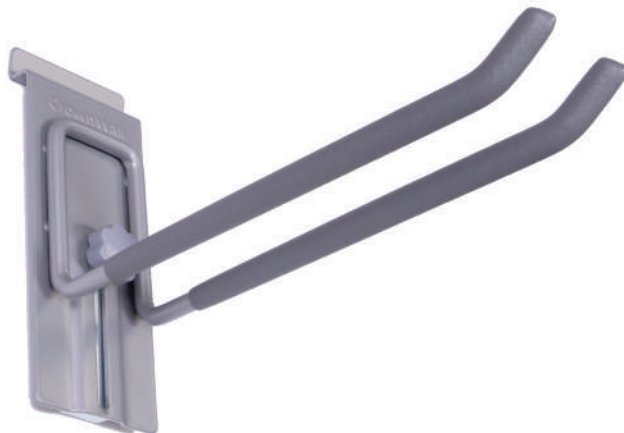

8" Double Locking Hook (DHK8-L)

Ideal for those extra bulky items. The extra long 8" pegs provide ample space to hang power tools, shop vacs, snow shovels, and more.

Weight Capacity: 55 lbs / 25 kg
Dimensions: L 8" x W 2.75" x H 6.25"