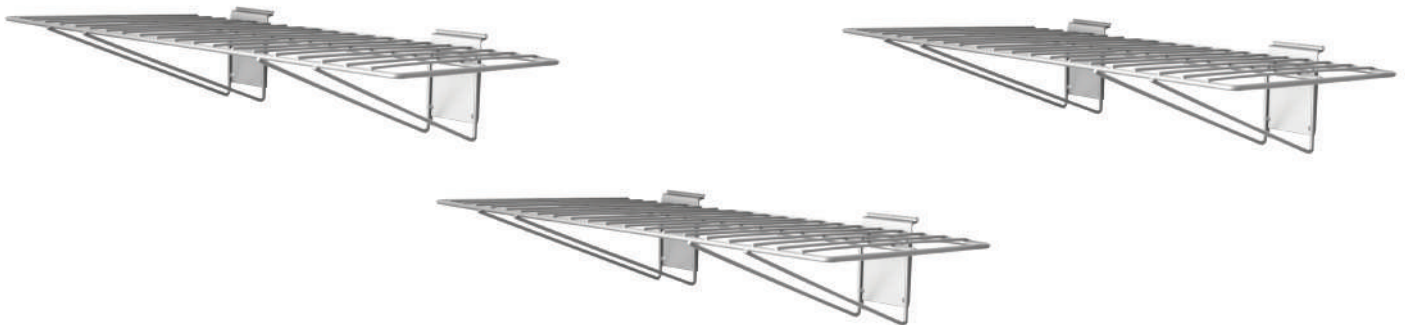

Must have kit comprised of a wide selection of our most versatile hooks. High grade steel back plates disperse the workload throughout the wall. Hang whatever you want, wherever you want.

** Panel kit and items not included*

Included in the Kit

12 x 4" Single Hook

2 x Locking Small J Hook

2 x 4" Locking Double Hook

2 x 8" Locking Double Hook

2 x Locking Bike Hook

5 Piece Shelf and Basket Kit (CW5SB-K)

Wire shelf and basket value pack for all your difficult to hang items. Lightweight and high capacity steel with a sleek powder-coated finish. An exceptional choice for giving your closet, laundry room or garage a face lift.

** Items on accessories not included*

Included in the Kit

3 x 24" X 12" Wire Bracket Shelf

2 x 15" x 11" x 8" Medium Wire Basket

10 Piece Organization Kit (CW10ORG2-K)

The handy man's dream. This combination of accessories has been devised for all-encompassing accessibility. The shelf and paper towel holder accommodates a range of cleaning products, oil jugs and sprays, while the lower dowel handles paper towels, shop towels or various tapes. Your frequently used tools are always ready to go thanks to the magnetic tool holder. The small plastic bins keep your hardware or other small items in check, and the medium plastic bins provide a solution for larger items. Finally, the 4-inch hooks take care of anything left over.