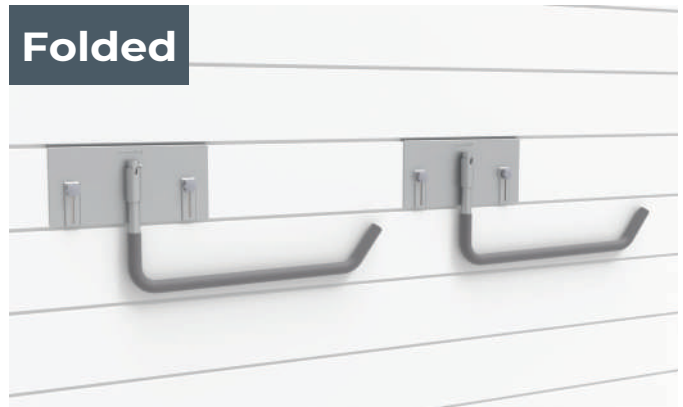

Locking Big J Kayak Hooks (1 Pair) (KAYAKHK-L)

Maintain the pristine condition of your kayak with these padded hooks. The modular hooks can be placed at any height or length to adapt to different sizes and models of kayaks. When not in use the hooks collapse neatly against the wall with the push of a button.

Weight Capacity (per set): 150 lbs / 68 kg
Dimensions (one hook): L 21" x W 11.75" x H 6.25"

Folded