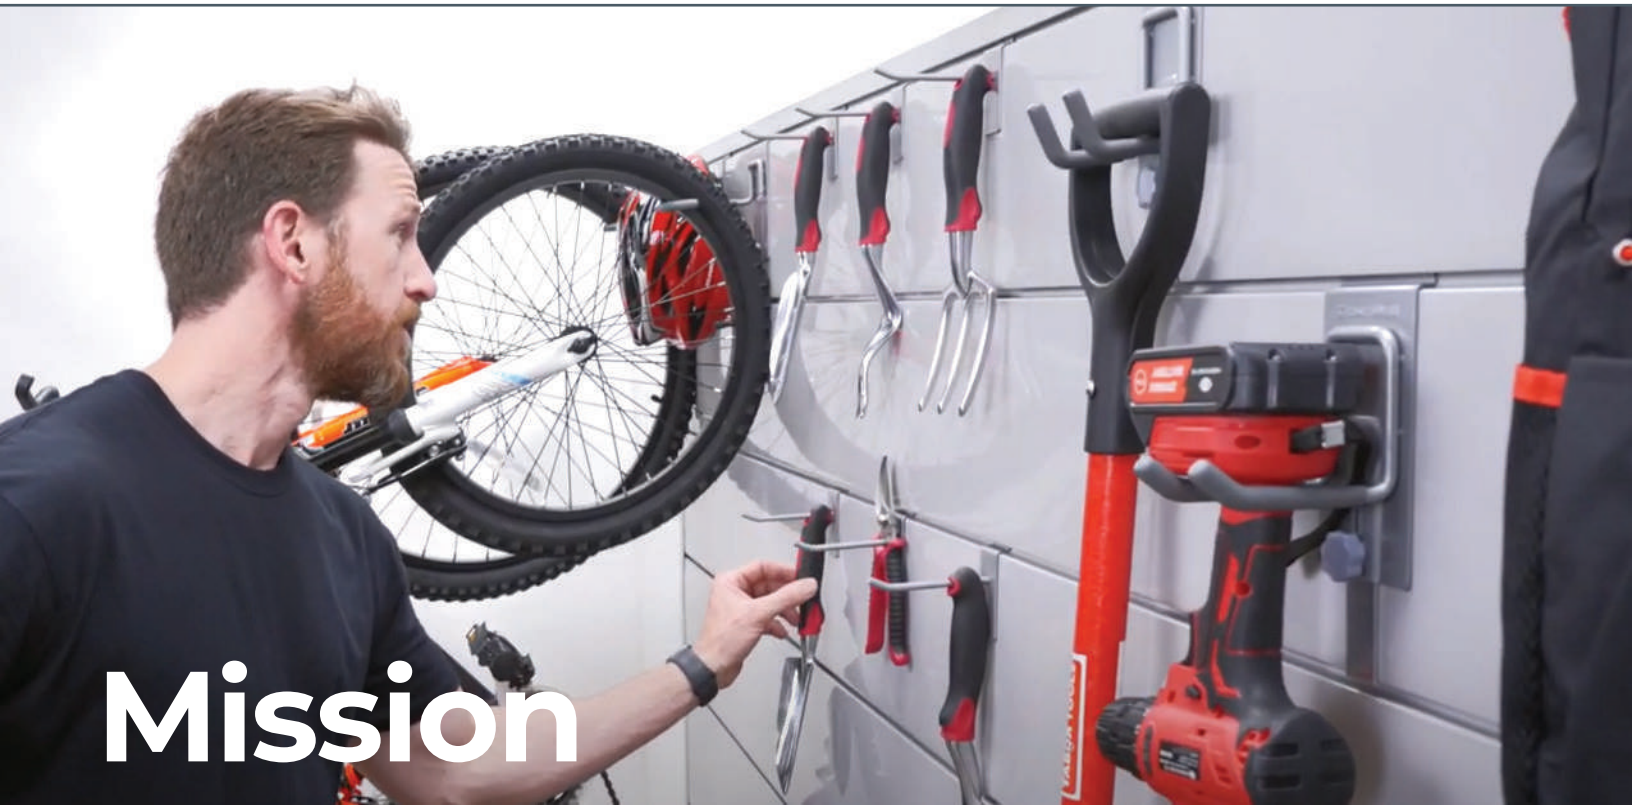

Accessories

10-28

Cabinets

29-33

Why
Garage
Royalty?

Garage Royalty is a proud North American manufacturer of premium products that set the standard for excellence in the garage industry today. From storage cabinets, custom storage solutions and more. We deliver products to enhance any type and size of garage.