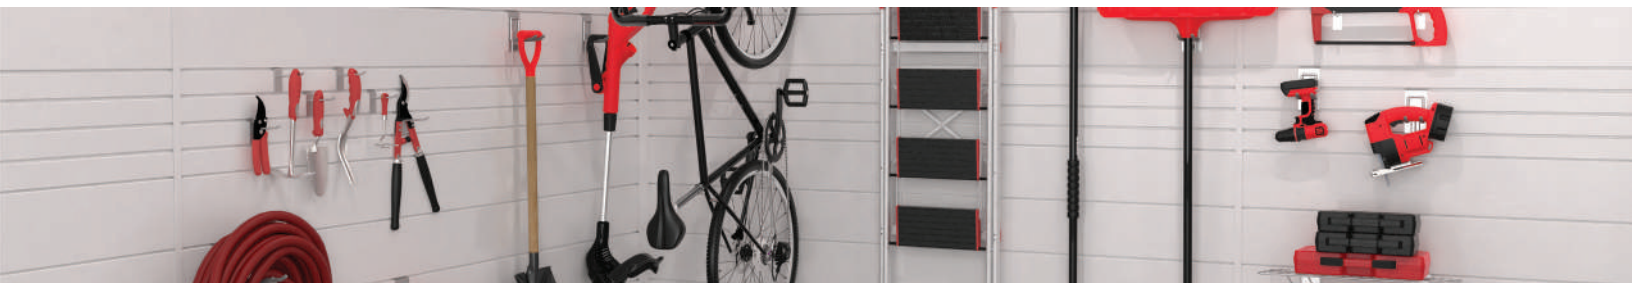

Panel SKU Overview

Product	Colour	SKU	Panel Height	Panel Length	Panel Width	Panels /Bundle	Bundle Weight	Coverage /Bundle
PVC Panels	Dove Grey	CWD384DVG	6"	8'	.5"	8	38 lbs/17.2 kg	32 sqft
PVC Panels	Graphite	CWD384GRA	6"	8'	.5"	8	38 lbs/17.2 kg	32 sqft
PVC Panels	White	CWD384WHT	6"	8'	.5"	8	38 lbs/17.2 kg	32 sqft
PVC Panels	Sandstone	CWD384SAN	6"	8'	.5"	8	38 lbs/17.2 kg	32 sqft

Product	Colour	SKU	Bundles / Pallet	Pallet Dims. (LxWxH)	Pallet Weight
PVC Panels	Dove Grey	CWD384DVG	40	96" x 42" x 45"	1520 lbs/689kg
PVC Panels	Graphite	CWD384GRA	40	96" x 42" x 45"	1520 lbs/689kg
PVC Panels	White	CWD384WHT	40	96" x 42" x 45"	1520 lbs/689kg
PVC Panels	Sandstone	CWD384SAN	40	96" x 42" x 45"	1520 lbs/689kg