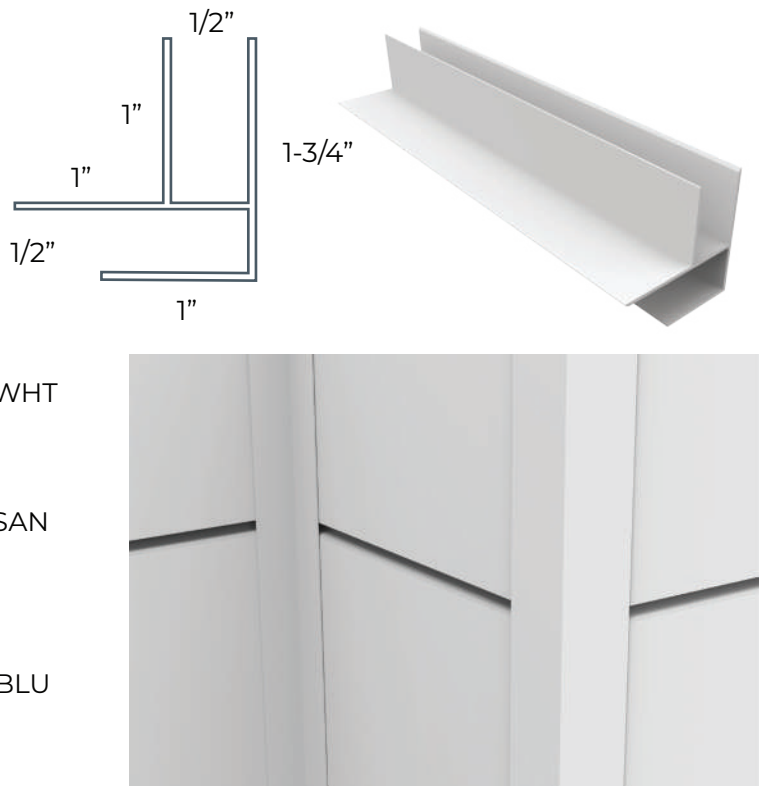

F-Trim Premium Colors and SKUs:

	Black CW8FTRIMBLK		Blue CW8FTRIMBLU

All colors Pieces Per Carton: 24

All colors Length: 8'