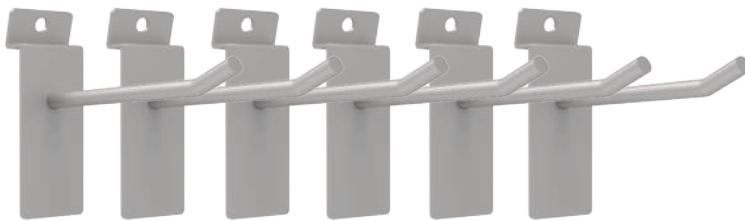

Included in the Kit

6 x 4" Single Hook