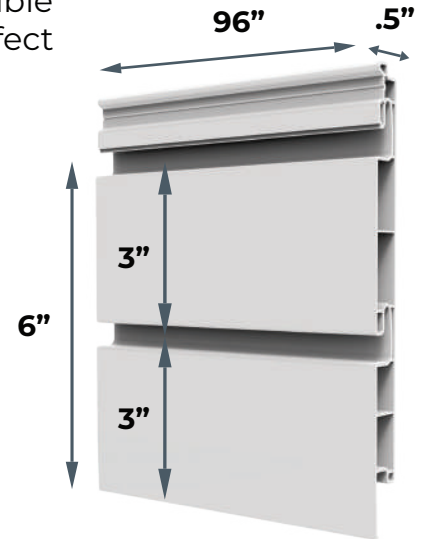

CrownWall™ Dual 3" Panel Bundles

In addition to the 8" CrownWall™ Pro slatwall panel, also being offered is the CrownWall Dual 3" panel. Both panels are compatible with each other, and can be installed together. This panel is perfect for organizing smaller items.

Specifications

- 6" Visible reveal when installed, with two 3" reveals per panel
- Sold in 8 foot lengths, bundles of 8 panels (32 sq. ft.)
- Compatible exclusively with CrownWall™ Accessories

Dual 3" Panel Available Colors and SKUs:

	Dove Grey CWD384DVG		White CWD384WHT
	Graphite CWD384GRA		Sand Stone CWD384SAN