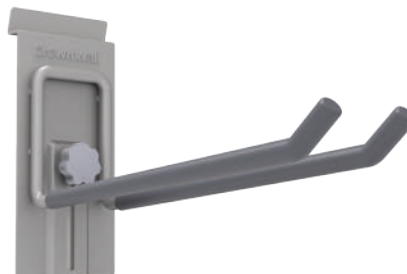

** Panels and items not included*

Included in the Kit

6 x 4" Single Hook

1 x Locking Small J Hook

1 x 4" Locking Double Hook

1 x 8" Locking Double Hook

1 x Locking Bike Hook

20 Piece Hook Kit (CW20-K)

Must have kit comprised of a wide selection of our most versatile hooks. High grade steel back plates disperse the workload throughout the wall. Hang whatever you want, wherever you want.

** Panel kit and items not included*