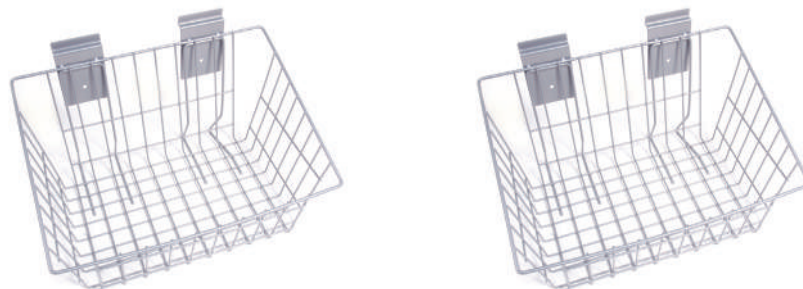

Must have kit comprised of a wide selection of our most versatile hooks. High grade steel back plates disperse the workload throughout the wall. Hang whatever you want, wherever you want.

** Panel kit and items not included*

Included in the Kit

12 x 4" Single Hook

2 x Locking Small J Hook

2 x 4" Locking Double Hook

2 x 8" Locking Double Hook

2 x Locking Bike Hook

5 Piece Shelf and Basket Kit (CW5SB-K)

Wire shelf and basket value pack for all your difficult to hang items. Lightweight and high capacity steel with a sleek powder-coated finish. An exceptional choice for giving your closet, laundry room or garage a face lift.

** Items on accessories not included*

Included in the Kit

3 x 24" X 12" Wire Bracket Shelf

2 x 15" x 11" x 8" Medium Wire Basket

10 Piece Organization Kit (CW10ORG2-K)

The handy man's dream. This combination of accessories has been devised for all-encompassing accessibility. The shelf and paper towel holder accommodates a range of cleaning products, oil jugs and sprays, while the lower dowel handles paper towels, shop towels or various tapes. Your frequently used tools are always ready to go thanks to the magnetic tool holder. The small plastic bins keep your hardware or other small items in check, and the medium plastic bins provide a solution for larger items. Finally, the 4-inch hooks take care of anything left over.