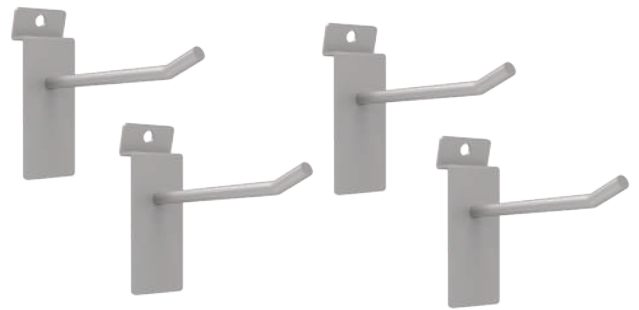

Must have kit comprised of a wide selection of our most versatile hooks. High grade steel back plates disperse the workload throughout the wall. Hang whatever you want, wherever you want.

** Panel kit and items not included*

Included in the Kit

12 x 4" Single Hook

2 x Locking Small J Hook

2 x 4" Locking Double Hook

2 x 8" Locking Double Hook

2 x Locking Bike Hook

5 Piece Shelf and Basket Kit (CW5SB-K)

Wire shelf and basket value pack for all your difficult to hang items. Lightweight and high capacity steel with a sleek powder-coated finish. An exceptional choice for giving your closet, laundry room or garage a face lift.

** Items on accessories not included*

Included in the Kit

3 x 24" X 12" Wire Bracket Shelf

2 x 15" x 11" x 8" Medium Wire Basket

10 Piece Organization Kit (CW10ORG2-K)

The handy man's dream. This combination of accessories has been devised for all-encompassing accessibility. The shelf and paper towel holder accommodates a range of cleaning products, oil jugs and sprays, while the lower dowel handles paper towels, shop towels or various tapes. Your frequently used tools are always ready to go thanks to the magnetic tool holder. The small plastic bins keep your hardware or other small items in check, and the medium plastic bins provide a solution for larger items. Finally, the 4-inch hooks take care of anything left over.

Included in the Kit

1 x 16" Magnetic Tool Bar

4 x 4" Single Hook

1 x Paper Towel Rack

4 x Small Plastic Bin

12 Piece Bin Kit (CW12BIN-K)

Our storage bin sampler pack, offering a multitude of storage possibilities. Solid bottoms mean any mess is contained inside the bin, which is easily cleaned.