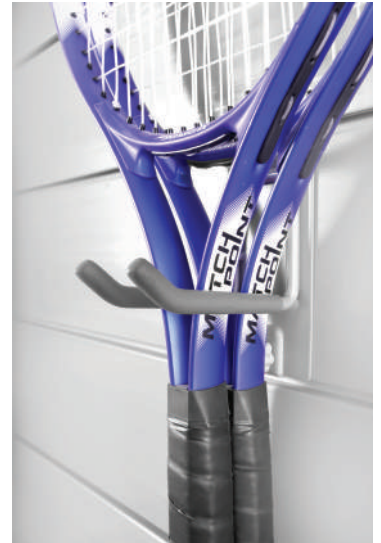

4" Double Locking Hook (DHK4-L)

An exceptionally versatile hook. Great for tools such as brooms, shovels, bicycle pumps, weed eaters or even drills and tool bags!

Weight Capacity: 55 lbs / 25 kg
Dimensions: L 4.5" x W 2.75" x H 6.25"