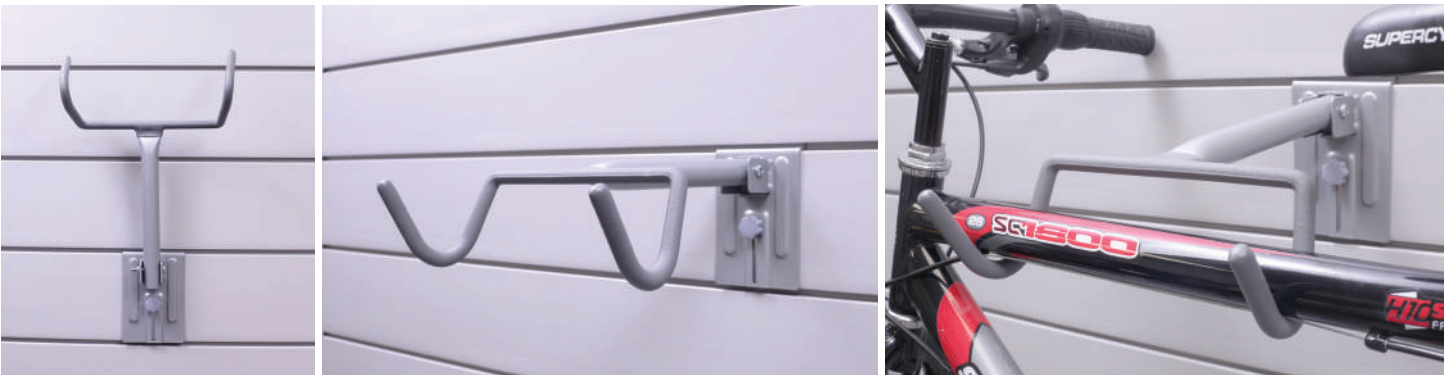

Folding Bike Hook (FBIKERK-L)

The ultimate space saver. Keep your bicycle off the floor and easily accessible, no awkward reaching! When not in use the hook collapses neatly against the wall with the push of a button. The bicycle must have a horizontal beam in order to be used with this rack.

Weight Capacity: 55 lbs / 25 kg
Dimensions: L 10.25" x W 10.25" x H 6.25"