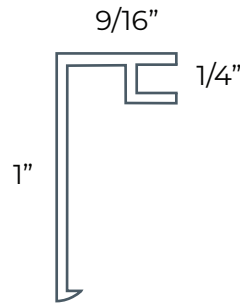

J-Trim Premium Colors and SKUs:

Black
CW8TOPTRIMBLK

Blue
CW8TOPTRIMBLU

All Colors Pieces Per Carton: 60

All Colors Length: 8'

J-Trim

J-Trim is the most common trim used in the Panel system. Typically used for: