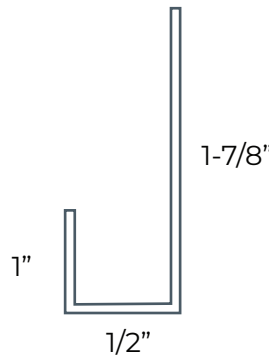

J-Trim Premium Colors and SKUs:

Black
CW8JTRIMBLK

Blue
CW8JTRIMBLU

All colors Pieces Per Carton: 60

All colors Length: 8'

H-Trim

H-Trim is used to finish and connect two wall segments beside each other. Creating one unified wall.