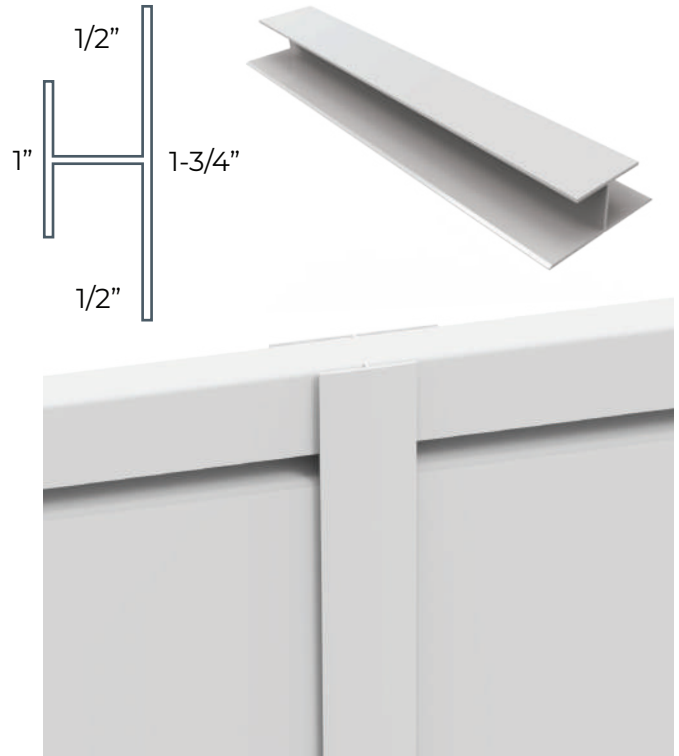

H-Trim

H-Trim is used to finish and connect two wall segments beside each other. Creating one unified wall.

H-Trim Standard Colours and SKUs:

	Dove Grey CW8HTRIMDVG		White CW8HTRIMWHT
	Graphite CW8HTRIMGRA		Sandstone CW8HTRIMSAN

H-Trim Premium Colors and SKUs:

	Black CW8HTRIMBLK		Blue CW8HTRIMBLU

All Colors Pieces Per Carton: 60

All Colors Length: 8'