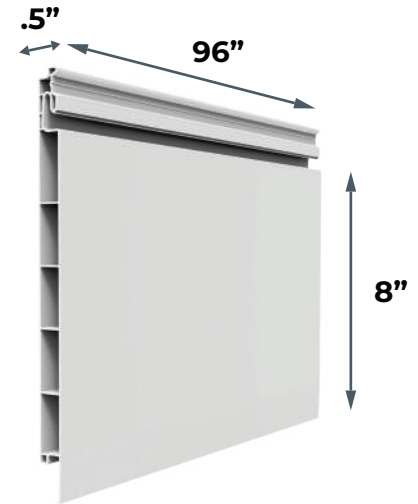

CrownWall™ Pro Panel Bundles

The CrownWall™ Pro panel sold in bulk bundles is ideal for covering any size of room in the house. Such as a games room, pantry, home office, or home gym.

Specifications

- 8" Visible reveal when installed
- Sold in 8 foot lengths, bundles of 6 panels (32 sq. ft.)
- Compatible exclusively with CrownWall™ Accessories