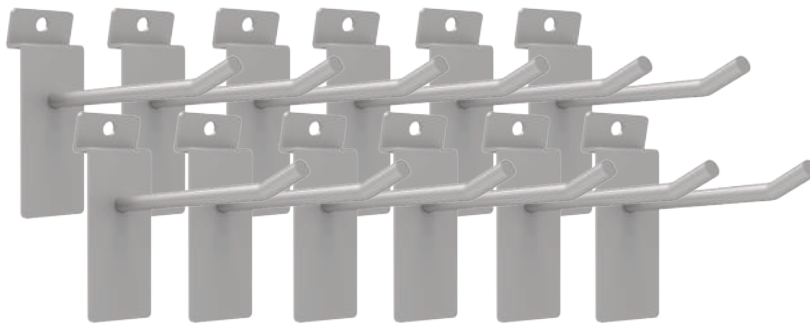

10 Piece Hook Kit (CW10-K)

An excellent assortment of hooks to help get you started. High grade steel back plates disperse the workload throughout the wall. Empowering you to hang whatever you want, wherever you want.

** Panels and items not included*

Included in the Kit

6 x 4" Single Hook

1 x Locking Small J Hook

1 x 4" Locking Double Hook

1 x 8" Locking Double Hook

1 x Locking Bike Hook

20 Piece Hook Kit (CW20-K)

Must have kit comprised of a wide selection of our most versatile hooks. High grade steel back plates disperse the workload throughout the wall. Hang whatever you want, wherever you want.

** Panel kit and items not included*

Included in the Kit

12 x 4" Single Hook

2 x Locking Small J Hook

2 x 4" Locking Double Hook

2 x 8" Locking Double Hook

2 x Locking Bike Hook

5 Piece Shelf and Basket Kit (CW5SB-K)

Wire shelf and basket value pack for all your difficult to hang items. Lightweight and high capacity steel with a sleek powder-coated finish. An exceptional choice for giving your closet, laundry room or garage a face lift.