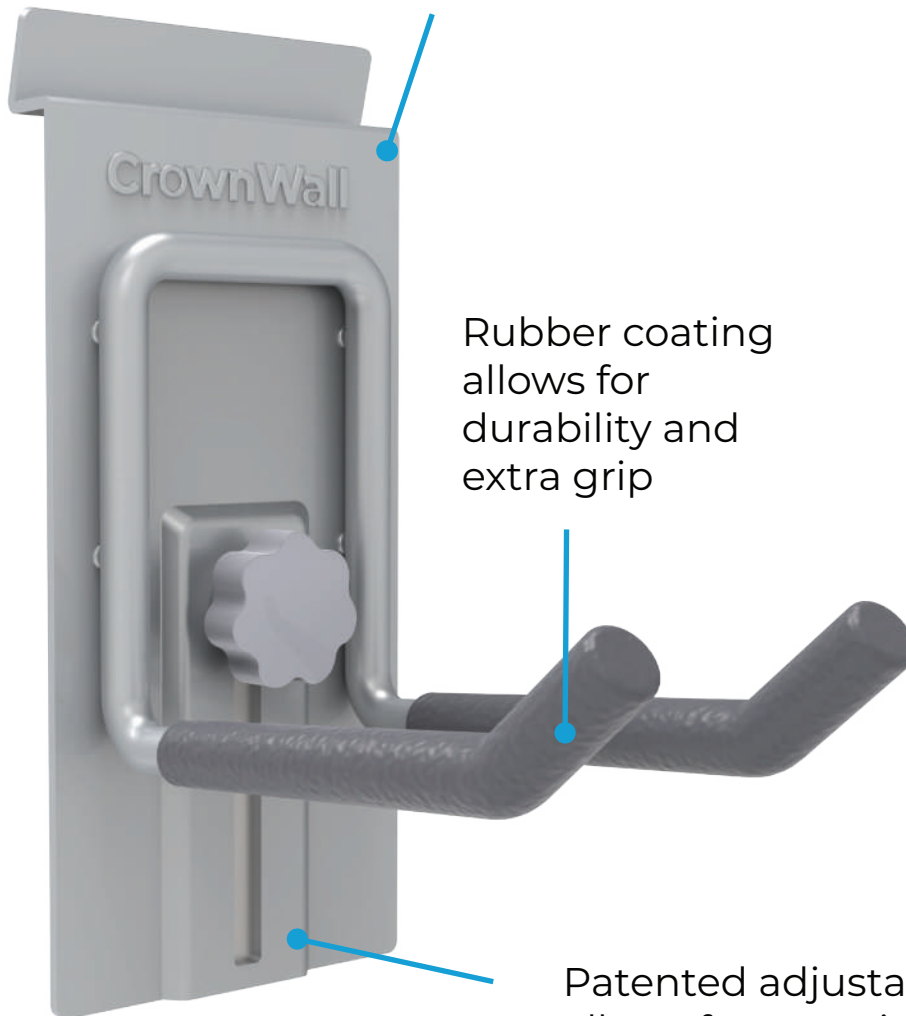

All colors Pieces Per Carton: 24

All colors Length: 8'

Accessories

CrownWall™ Accessory Anatomy

CrownWall™ offers a wide range of accessories, all made from high grade steel. Our back plates have been engineered to disperse the workload throughout the wall so you can hang whatever you want wherever you want.

Durable metal/powder coated

Rubber coating allows for durability and extra grip

Patented adjustable locking feature allows for use with CrownWall™ panels

4" Single Hook (MHK4-V2)

The most universal hook! Versatile, yet robust. For use around the house or in retail stores. Hang tools, tape, bags, merchandise, cookware, pet supplies and much more!