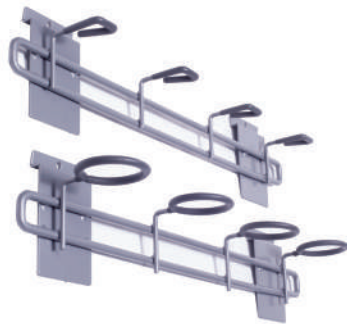

Fishing Rack (2-Piece Set) (FISHRK)

Uniquely designed to maintain upright position of fishing rods. Keep your fishing rods easily accessible and free of tangles, while the rubberized coating prevents scratches or damage. The two piece design ensures your equipment is secure. Accommodates up to 4 fishing rods.

Weight Capacity (per set): 55 lbs / 25 kg
Dimensions: Top Rack- L 2.75" x W 20" x H 4.5",
Bottom Rack- L 3.75" x W 20" x H 4.5"