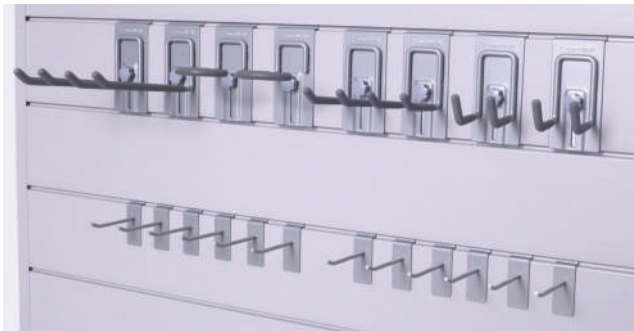

10 Piece Hook Kit (CW10-K)

An excellent assortment of hooks to help get you started. High grade steel back plates disperse the workload throughout the wall. Empowering you to hang whatever you want, wherever you want.

** Panels and items not included*

Included in the Kit

6 x 4" Single Hook

1 x Locking Small J Hook

1 x 4" Locking Double Hook

1 x 8" Locking Double Hook

1 x Locking Bike Hook

20 Piece Hook Kit (CW20-K)

Must have kit comprised of a wide selection of our most versatile hooks. High grade steel back plates disperse the workload throughout the wall. Hang whatever you want, wherever you want.

** Panel kit and items not included*